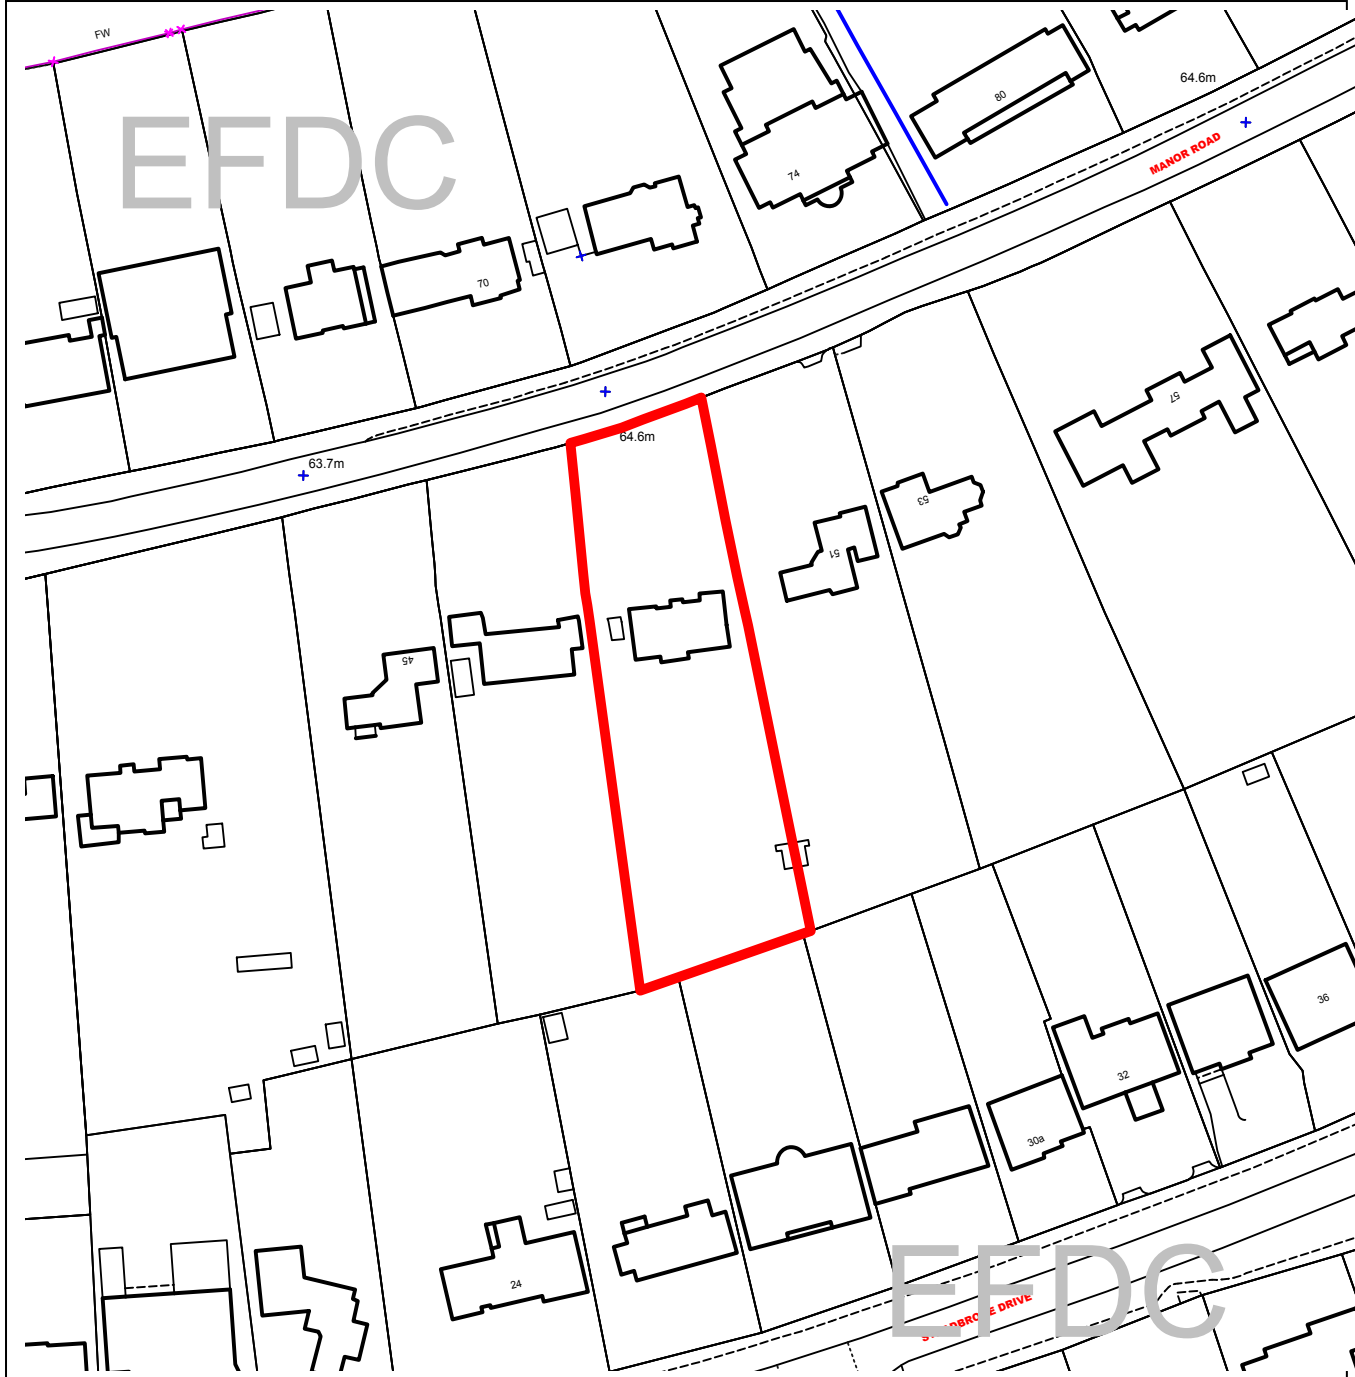

Epping Forest District Council

Agenda Item Numbers 9

Unauthorised reproduction infringes
Crown Copyright and may lead to
prosecution or civil proceedings.

Contains Ordnance Survey Data. ©
Crown Copyright 2013 EFDC License No:
100018534

Contains Royal Mail Data. © Royal Mail
Copyright & Database Right 2013

Application Number:	
Site Name:	49 Manor Road, Chigwell, IG7 5PL
Scale of Plot:	1/1250