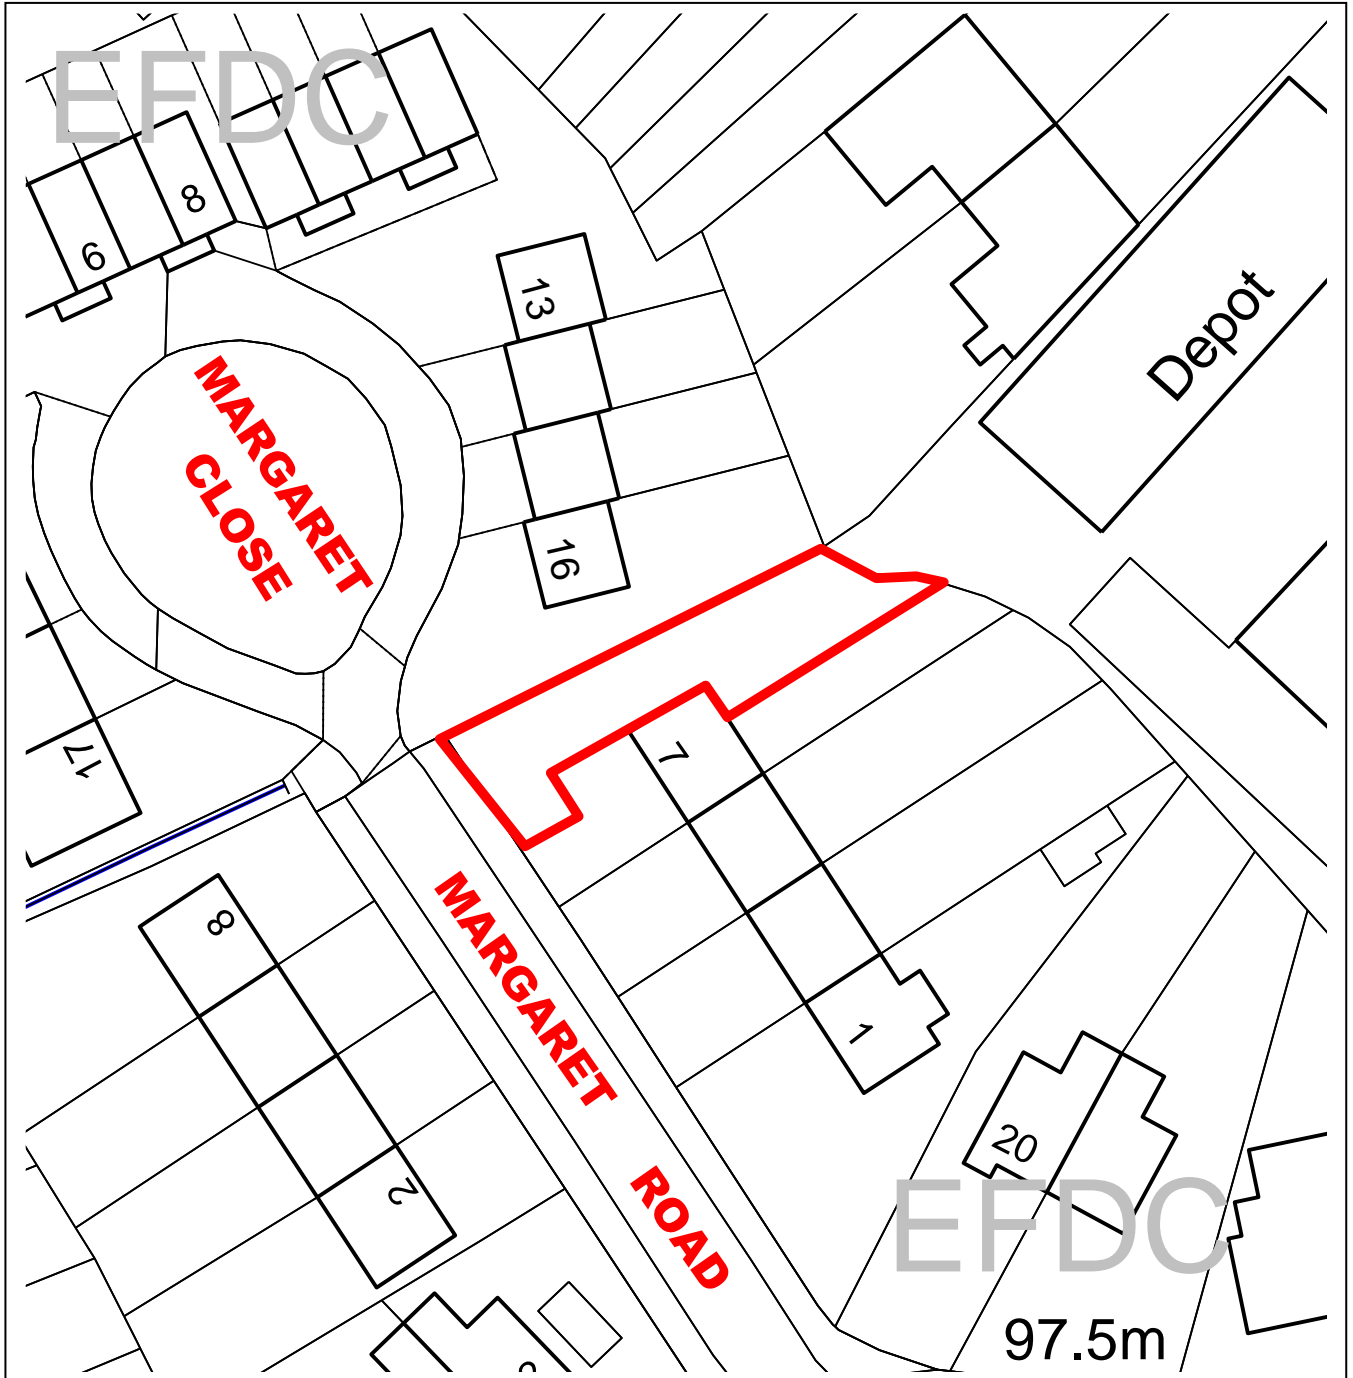

# Epping Forest District Council

Unauthorised reproduction infringes  
Crown Copyright and may lead to  
prosecution or civil proceedings.

Contains Ordnance Survey Data. ©  
Crown Copyright 2013 EFDC License No:  
100018534

Contains Royal Mail Data. © Royal Mail  
Copyright & Database Right 2013

Application Number:	EPF/0922/19
Site Name:	Land adjacent to 7 Margaret Road Epping Essex CM16 5BP
Scale of Plot:	1:500