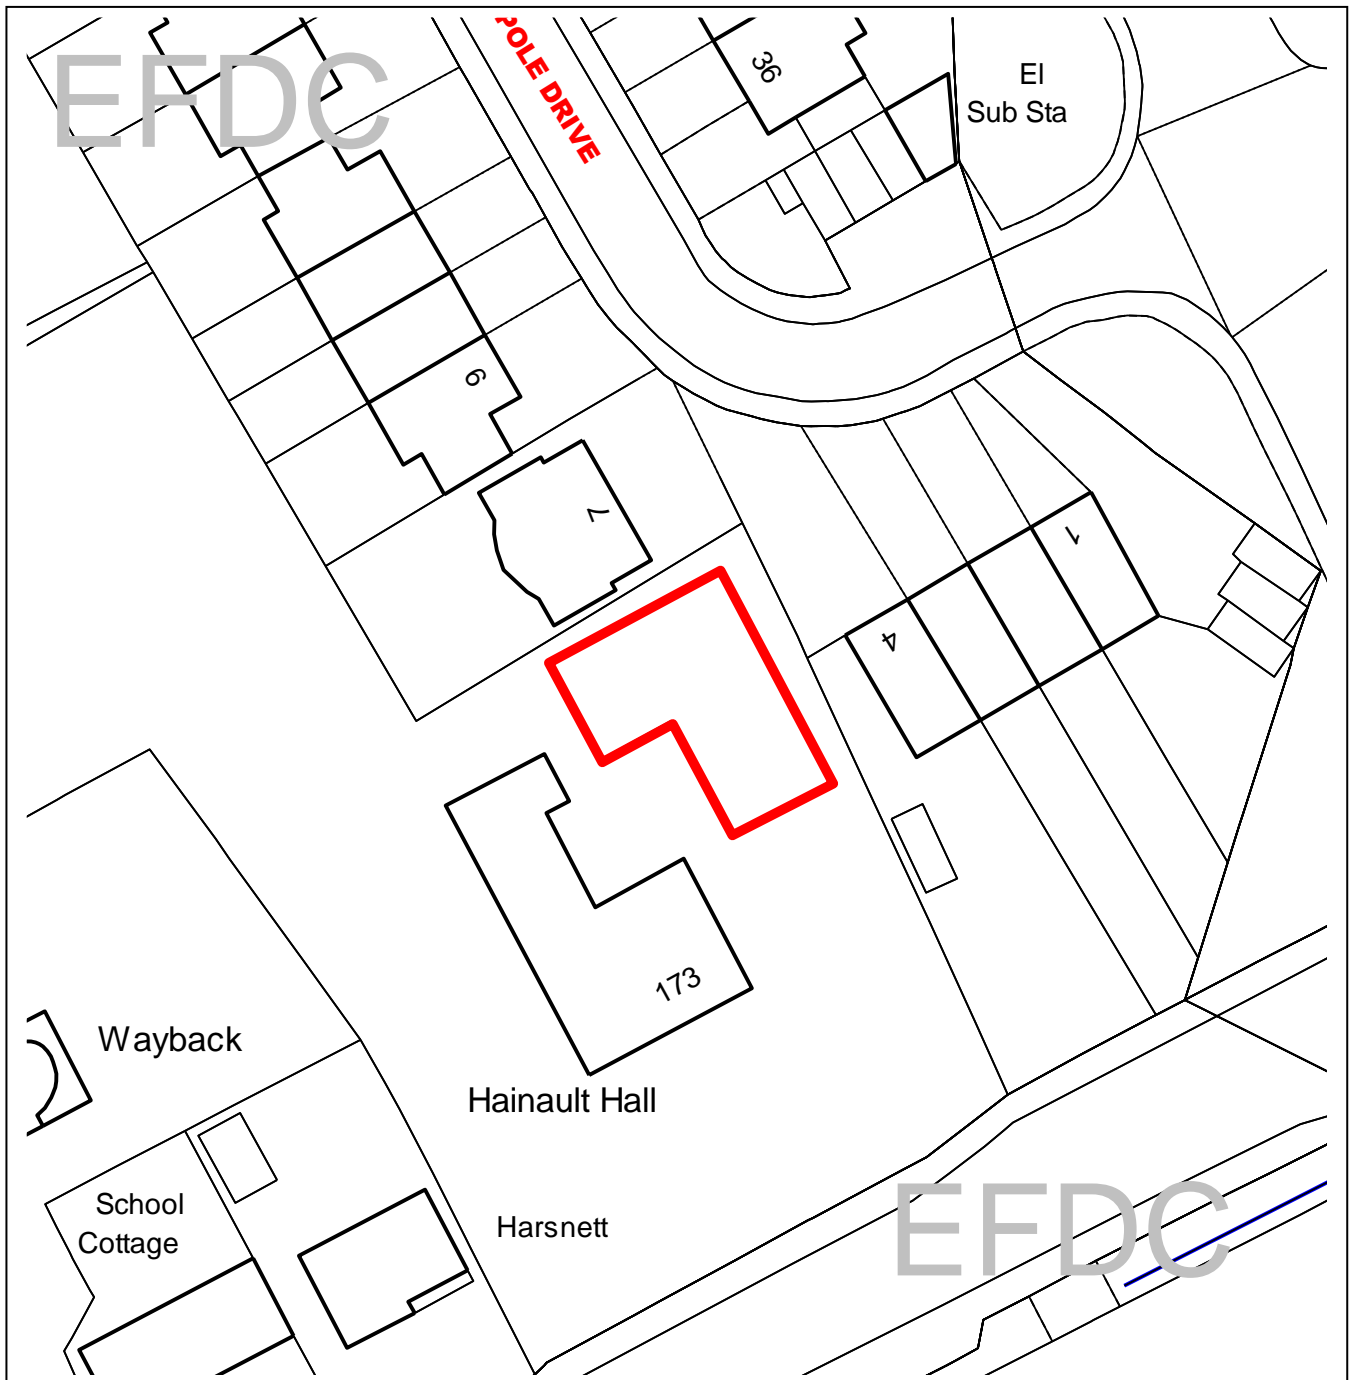

Epping Forest District Council

Unauthorised reproduction infringes
Crown Copyright and may lead to
prosecution or civil proceedings.

Contains Ordnance Survey Data. ©
Crown Copyright 2013 EFDC License No:
100018534

Contains Royal Mail Data. © Royal Mail
Copyright & Database Right 2013

Application Number:	EPF/179919
Site Name:	Hainault Hall 173 Lambourne Road Chigwell Essex IG7 6JU
Scale of Plot:	1:500