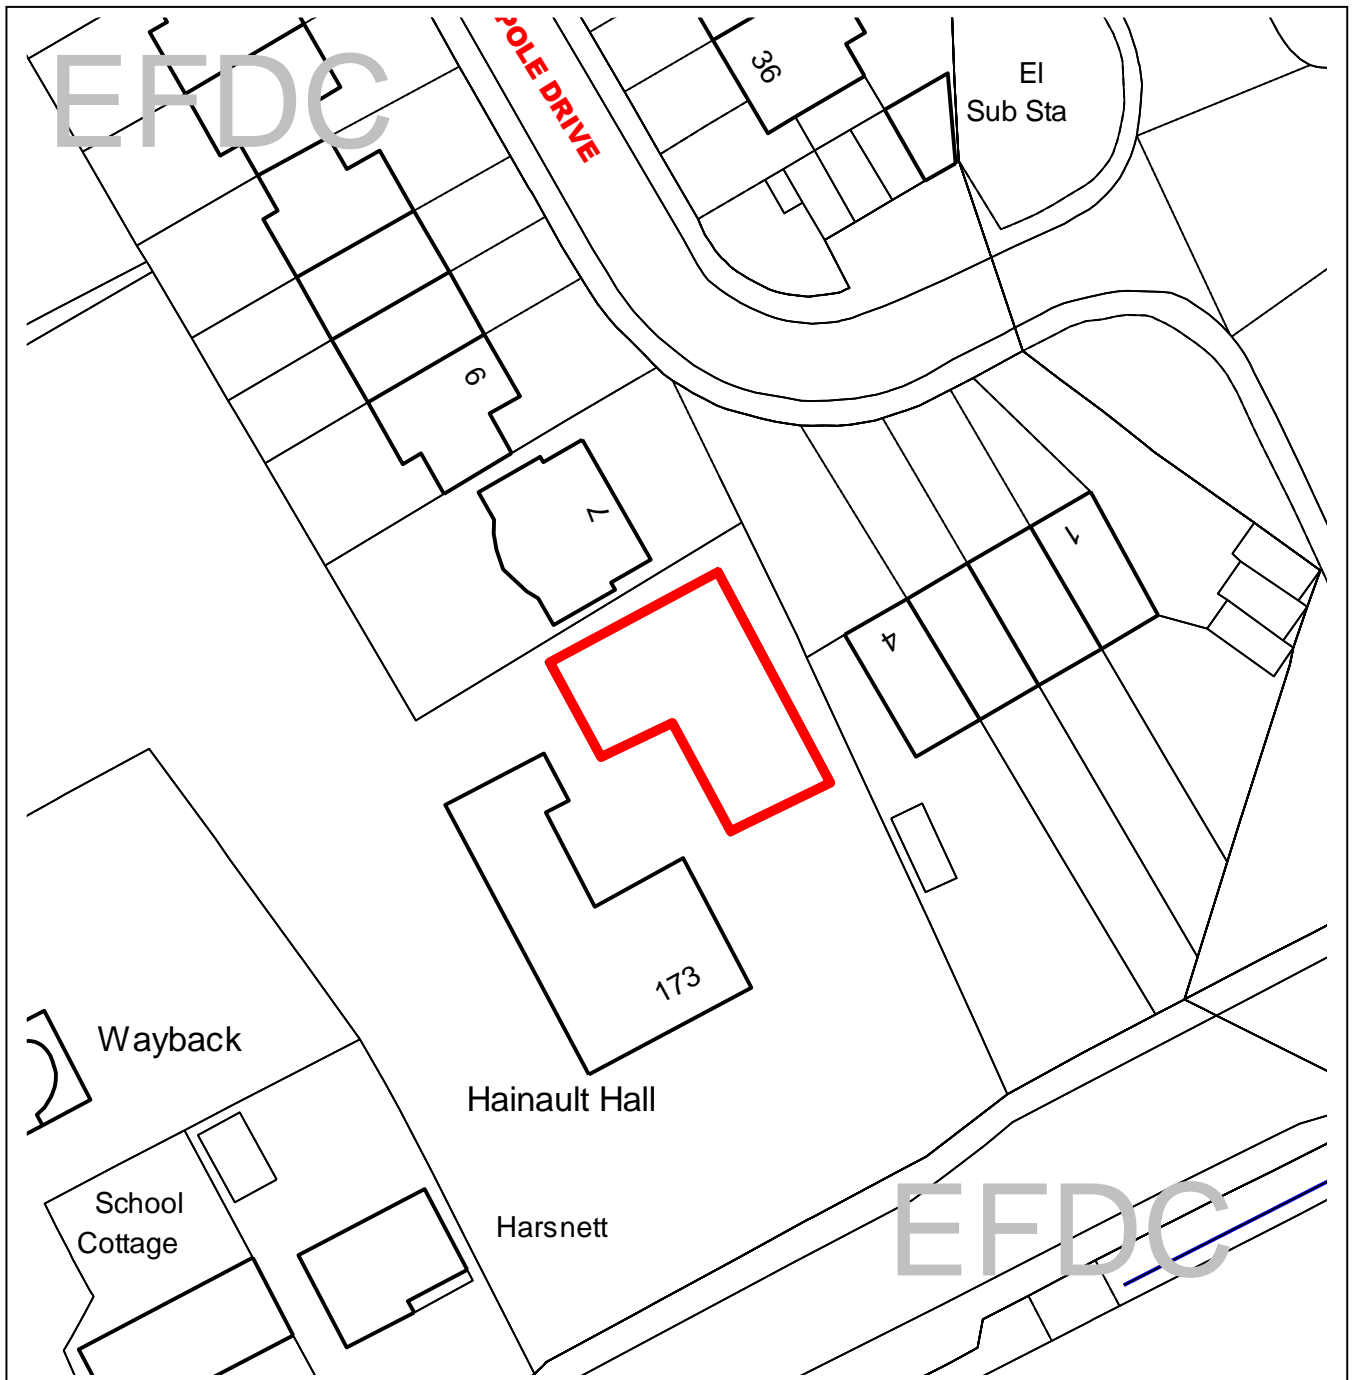

Epping Forest District Council

Unauthorised reproduction infringes
Crown Copyright and may lead to
prosecution or civil proceedings.

Contains Ordnance Survey Data. ©
Crown Copyright 2013 EFDC License No:
100018534

Contains Royal Mail Data. © Royal Mail
Copyright & Database Right 2013

Application Number:	EPF/1792/19
Site Name:	Hainault Hall 173 Lambourne Road Chigwell Essex IG7 6JU
Scale of Plot:	1:500