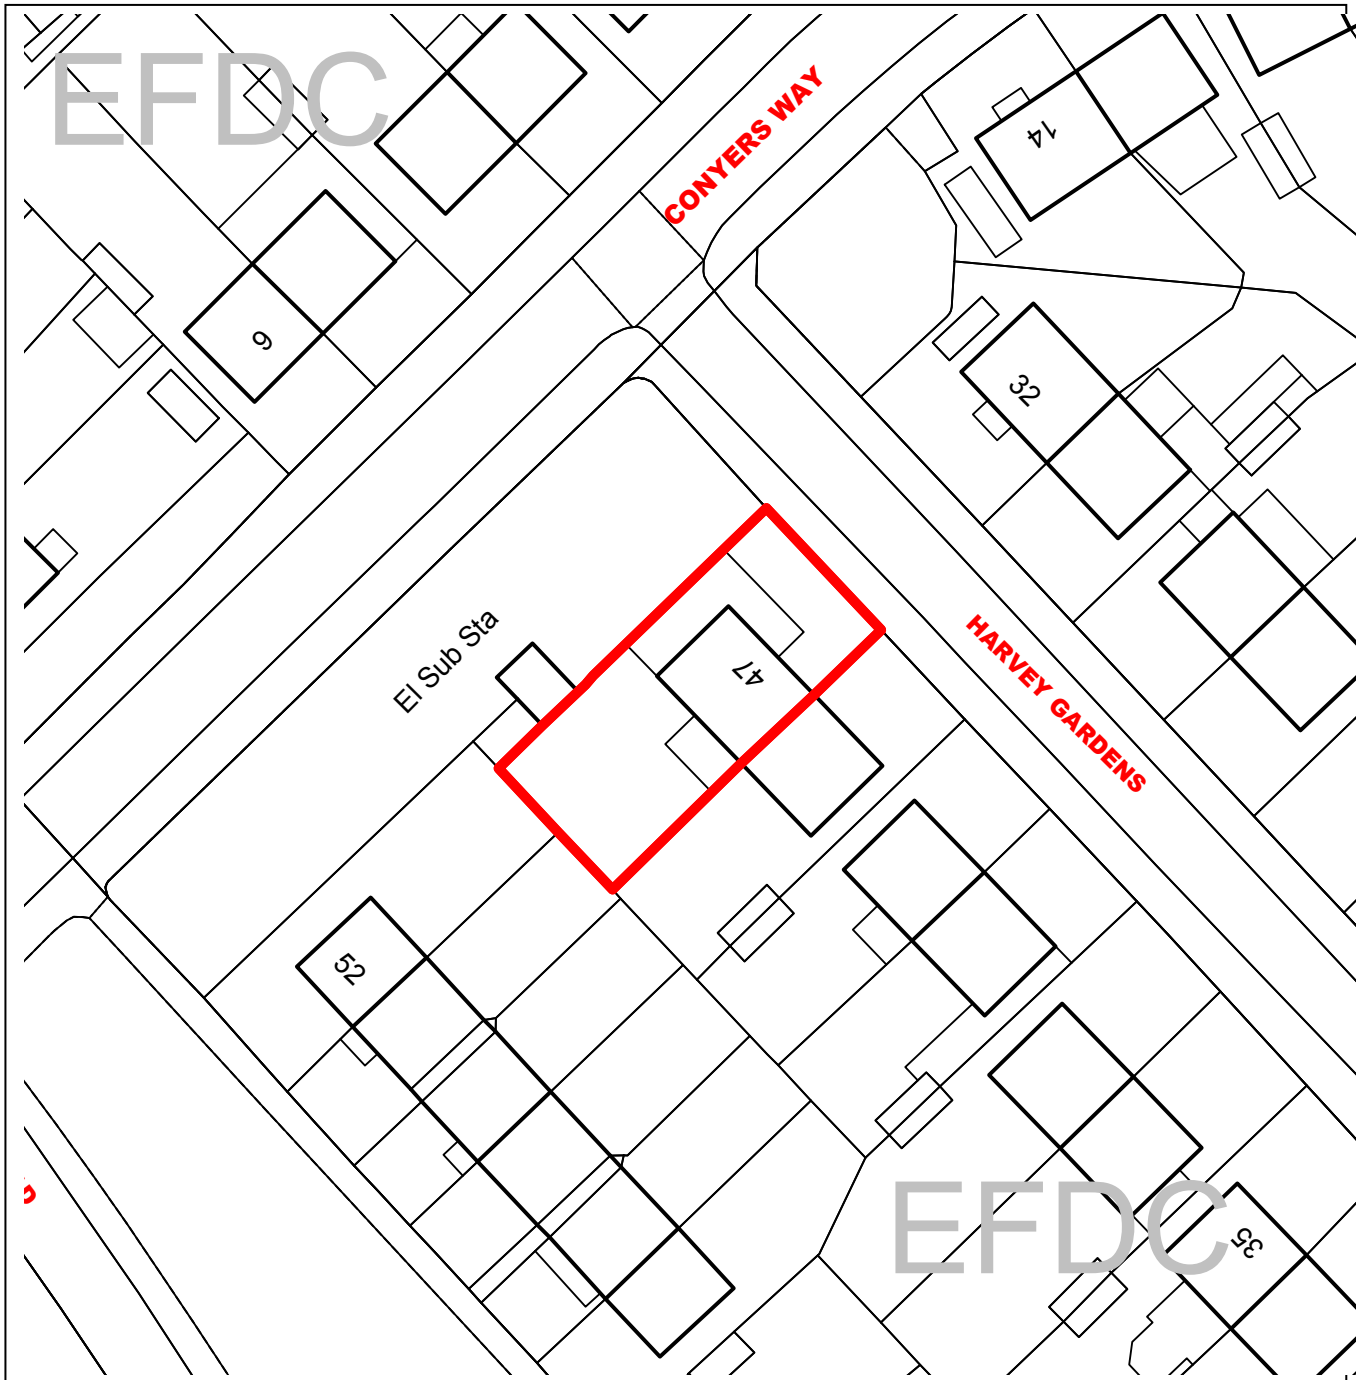

Epping Forest District Council

Unauthorised reproduction infringes
Crown Copyright and may lead to
prosecution or civil proceedings.

Contains Ordnance Survey Data. ©
Crown Copyright 2013 EFDC License No:
100018534

Contains Royal Mail Data. © Royal Mail
Copyright & Database Right 2013

Application Number:	EPF/1356/19
Site Name:	47 Harvey Gardens Loughton Essex IG10 2AD
Scale of Plot:	1:500