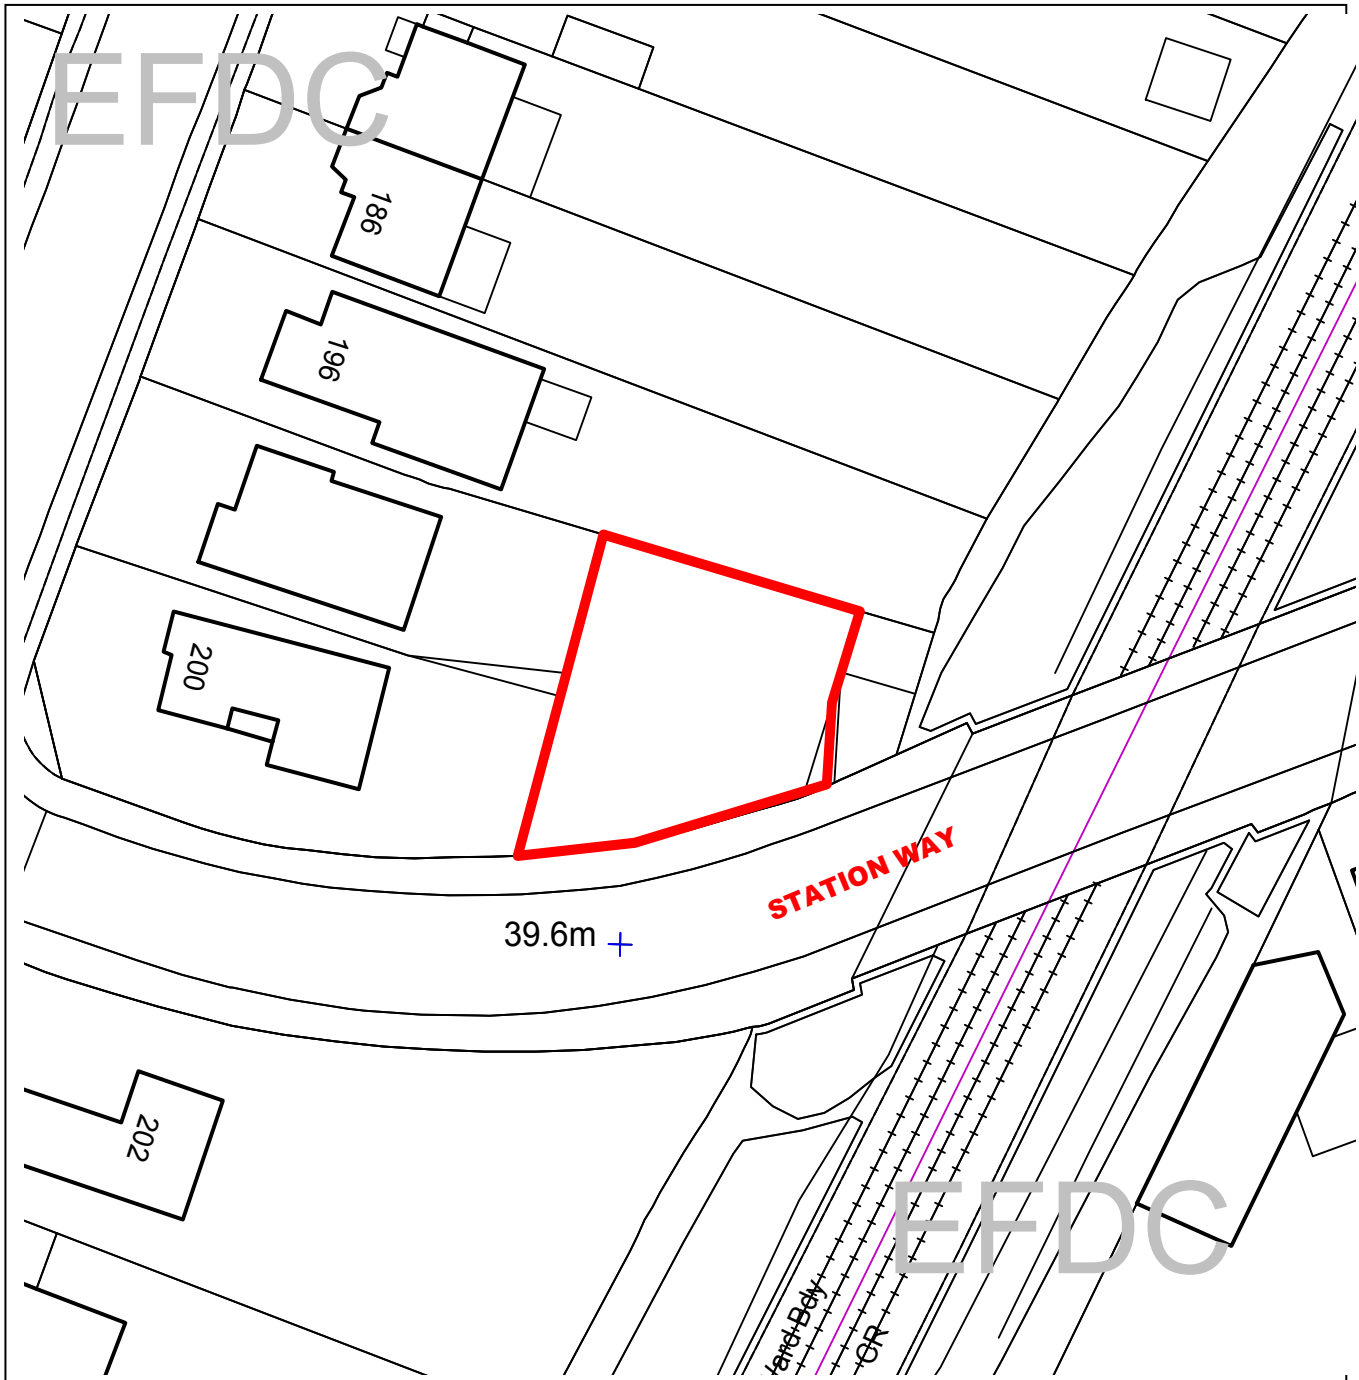

Epping Forest District Council

Unauthorised reproduction infringes
Crown Copyright and may lead to
prosecution or civil proceedings.

Contains Ordnance Survey Data. ©
Crown Copyright 2013 EFDC License No:
100018534

Contains Royal Mail Data. © Royal Mail
Copyright & Database Right 2013

Application Number:	EPF/1308/19
	Land rear of 198 - 200 Forest Edge Buckhurst Hill Essex IG9 5AE
Scale of Plot:	1:500